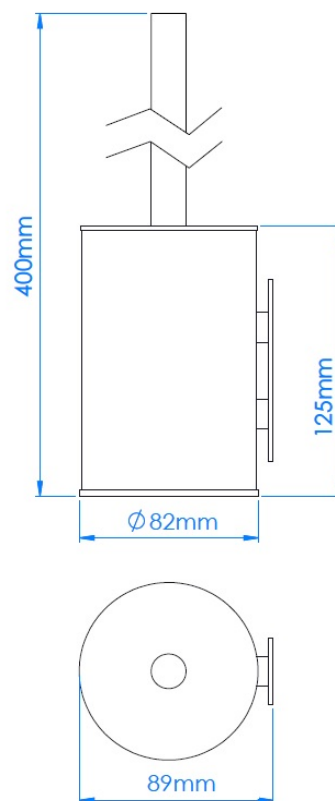

#### Components and materials

- **ES1002B:** toilet brush set made of AISI 304 stainless steel black finish.
- **ES1002C:** toilet brush set made of AISI 304 stainless steel bright finish.
- **ES1002CS:** toilet brush set made of AISI 304 stainless steel satin finish.
- **BODY:** AISI 304 stainless steel, 1 mm thick. It allows wall mounting using a wall bracket. It has an inner plastic tray to prevent oxidation of the body.
- **WALL BRACKET:** made of AISI 304 stainless steel, 2 mm thick. Allows quick removal of the brush holder for cleaning, without tools.
- **INNER RECIPIENT:** to collect water and prevent body rust. Made of black thermoplastic.
- **HANDLE:** made with AISI 304 stainless steel rod.
- **LID:** made of black circular rubber seal, 2.0 mm thick.
- **BRUSHES:** long, dense and soft that protect the toilet from scratches. Very effective in removing all stains. Attached to the handle through a threaded plastic piece.

#### Technical specifications

<b>Dimensions</b>	89 x 400 x 82 mm
<b>Body thickness</b>	1.0 mm
<b>Wall bracket thickness</b>	2.0 mm
<b>Lid thickness</b>	4.5 mm
<b>Net weight</b>	500 g

#### Dimensions

Dimensions: ± 4%